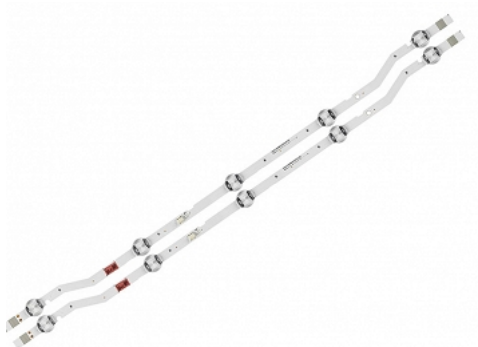

Bareta leduri Samsung 32inch U 5led set 2buc

category: Kategorie > Listwy LED TV Components Light Backlight

QR code:

- **Size (Length): 579mm**
- **Number of LED beads: 5 per strip**
- **Every LED Lamp Voltage: 3V**

For Samsung models:

HG32AD450SJ

HG32AD450SW

HG32AD470SK

HG32AD470SW

HG32AE460FK

HG32AE460SK

HG32AE460SW

UA32K4070DS

UA32M4100AW

UA32M5000DK

UA32M5000DR

UA32M5000DS

UE32J4000AK

Backlight strip model

V5DN-320SM0-R4[15.05.13] BN96-36234A