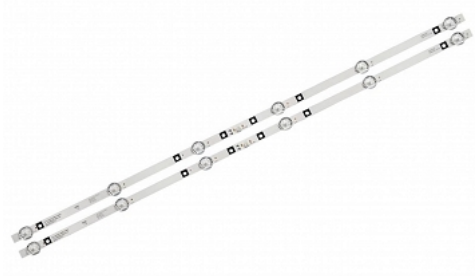

Listwa leduri Vestel+China 32inch 6led set 2buc

category: Kategorie > Listwy LED TV Components Light Backlight

QR code: