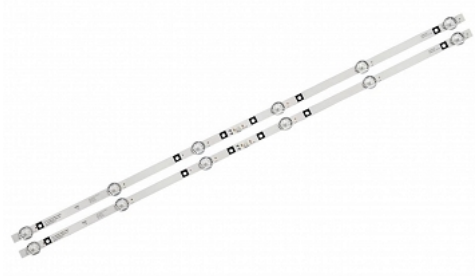

Listwa LED Vestel+China 32inch 6led Zestaw 2 szt.

kategoria: Kategorie > Listwy LED TV Components Light Backlight

Kod QR:

Size (Length): 356mm

- Number of LED beads: 7/8 per strip
- Every LED Lamp Voltage: 3V
- Package include: 1set=5 pcs (4A+1B)LED Strip

40DLED_A B-TYPE VES400UNDS-2D-N02 N03 N04 LT-40C750 For Toshiba 40S3653DB
40L1533DB 40L1553DB

LED40287FHD 40272SMFH 40L1553DB 40S3633DG LED40272SMFH