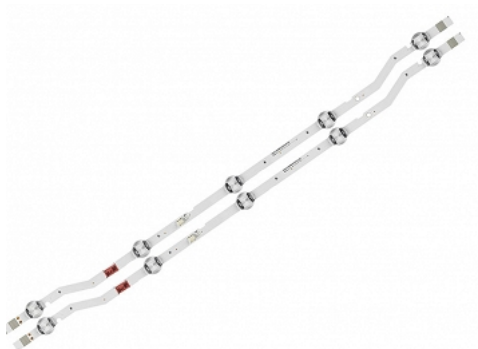

Bareta leduri Samsung 32inch U 5led set 2buc

category: Kategorie > Listwy LED TV Components Light Backlight

QR code:

- **Size (Length): 579mm**
- **Number of LED beads: 5 per strip**
- **Every LED Lamp Voltage: 3V**

For Samsung models:

HG32AD450SJ

HG32AD450SW

HG32AD470SK

HG32AD470SW

HG32AE460FK

HG32AE460SK

HG32AE460SW

UA32K4070DS

UA32M4100AW

UA32M5000DK

UA32M5000DR

UA32M5000DS

UE32J4000AK

Backlight strip model

V5DN-320SM0-R4[15.05.13] BN96-36234A